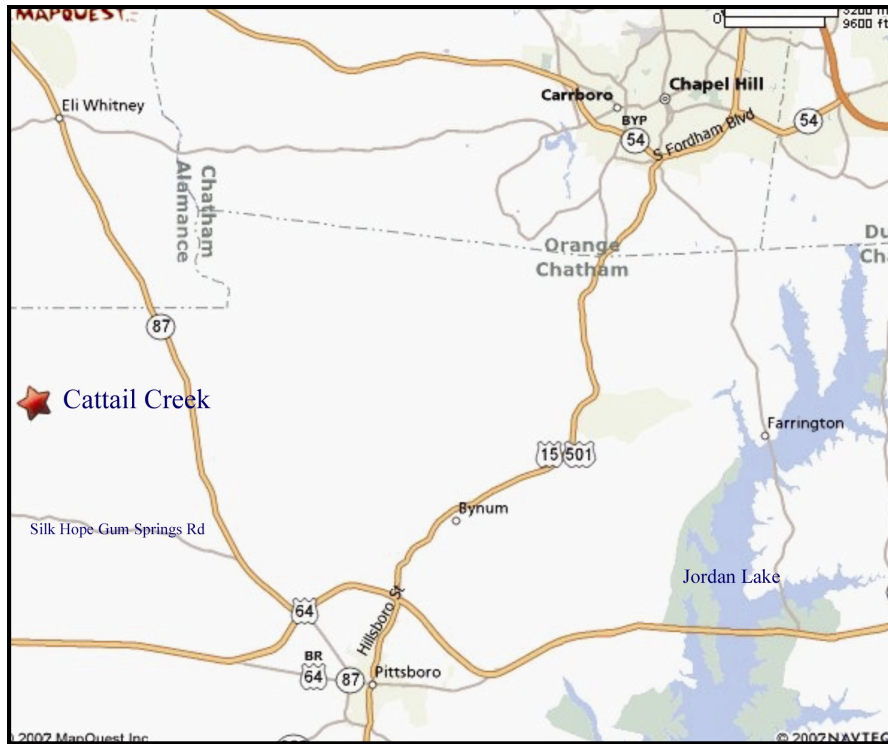

Directions to Cattail Creek

From Chapel Hill:

- Take 15/501S to 64W. Go approximately 10 miles.
- Turn right on 64W. Go 2.2 miles.
- Turn right on 87N. Go 2.0 miles.
- Turn left on Silk Hope Gum Springs Road. Go 5.3 miles.
- Turn right on White Smith Road. Go 2.9 miles, Cattail Creek will be on the right.

From Raleigh:

- Take Hwy 1S to 64W.
- After approximately 22 miles, turn right on 87N. Go 2.2 miles.
- Turn right on 87N. Go 2.0 miles.
- Turn left on Silk Hope Gum Springs Road. Go 5.3 miles.
- Turn right on White Smith Road. Go 2.9 miles, Cattail Creek will be on the right.

From Graham/Burlington:

- Take 87S. Go approximately 10 miles.
- Turn right on Silk Hope Gum Springs Road. Go 5.3 miles.
- Turn right on White Smith Road. Go 2.9 miles, Cattail Creek will be on the right.